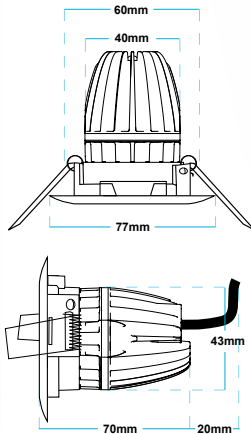

AVR WE12

This new range uses CREE MCE 4 watt LEDs, which have a life expectancy of 80,000 hours and a really good white light rendering. The WE4 50mm MR16 product is supplied with ceiling mount and transformer, and is easily equivalent to a 35 watt tungsten lamp.

The WE12 is an AR1/11 size fixture with 3 x 4 watt CREE LEDs and is easily equivalent to a 100 watt tungsten lamp. These products offer lighting power to suit applications previously unsuitable for LED and all WE products carry a 3 year warranty. Whether used for a refit or new installation these highly efficient products will usually recoup their cost within a few years, and with no maintenance required.

AVR WE4 specifications:

- Product: WE4 Led downlight (White emitter 4 watt)
  LED type: CREE MCE 4 watt
- Product details: 4 watt downlight with power supply
- Commissioned for: (MR16 50mm) white illumination of general areas
- Colour temperature options: 3000K- 3500- 4000K
- Beam angle options: 15-25-40 degrees
- Input voltage: 90-256vac 50/60Hz
- Source lumens: 370Lm
- Power factor: 0.99
- Part L: Compliant
- Colour rendering index: 83.6

WE4 is guaranteed for 3 years. Packaging includes:

1. 1: WE4 LED Downlight
2. 2: Transformer (driver)
3. 3: Chrome mount ring
4. 4: Mounting information

AVR WE12 specifications:

- Product: WE12 Led downlight (White emitter 12 watt)
  LED type: CREE MCE 4 watt (3 units)
- Product details: 12 watt downlight with integral power supply
- Commissioned for: (AR111) white illumination of general areas
- Colour temperatures: 3000K-3500-4000K
- Beam angles: 15-25-40 degrees
- Input voltage: 90-256vac 50/60Hz
- Source lumens: 1110 Lm
- Power factor: 0.99
- Part L: Compliant
- Colour rendering index: 83.6
- Dimensions TBA
- Photometric data available on request

WE12 is guaranteed for 3 years. Packaging includes:

1. 1: WE12 colour changing LED Downlight
2. 2: Transformer (driver)
3. 3: White mount frame and trim kit
4. 4: Mounting information

Unit 17, Spalding Road Business Park, Bourne, Lincs PE10 9LF, England

Tel: 44(0)1778 394 647 Fax: 44(0) 01778 420 355

Email: info@ambilight.co.uk Internet: www.ambilight.co.uk