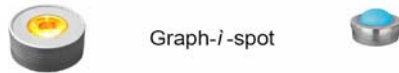

Graph-i-spot

AL2000	GRAPH-I-TUBE	IP65 architectural LED tube light with full colour LED units	£	421.00
AL2010	GRAPH-I-SPOT 12	IP65 architectural full colour 3w LED light with 12' lens	£	225.00
AL2011	GRAPH-I-SPOT 120	IP65 architectural full colour 3w LED light with 120' semi spherical opal lens	£	229.00

Accessories

AL2020	GRAPH-I communicator	Graphic interface for GRAPH-I range	£	5,589.10
AL2022	GRAPH-I converter	Protocol interface for GRAPH-I range	£	1,928.30
AL2012	SIGNAL & Power Cable	Signal & Power Cable		POA